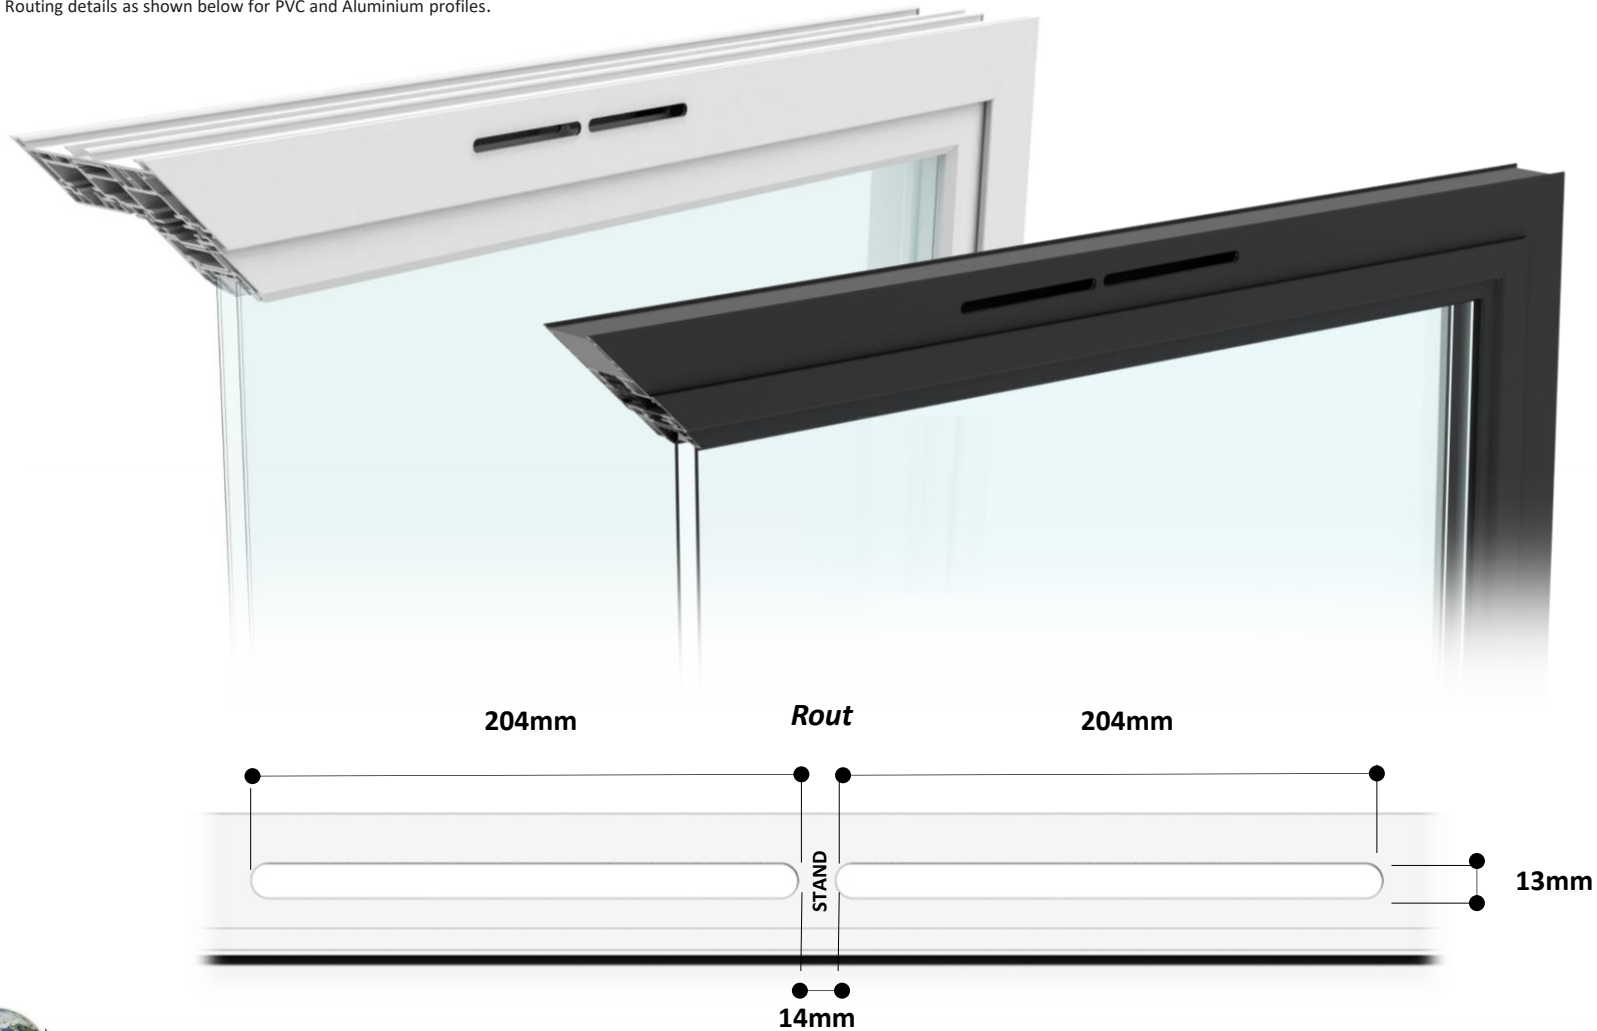

Routing details as shown below for PVC and Aluminium profiles.

4000EA AluVent Routing Detail

Routing details as shown below for PVC and Aluminium profiles.

5000EA AluVent Routing Detail

Routing details as shown below for PVC and Aluminium profiles.

5000EA AluVent Routing Detail

Routing details as shown below for PVC and Aluminium profiles.