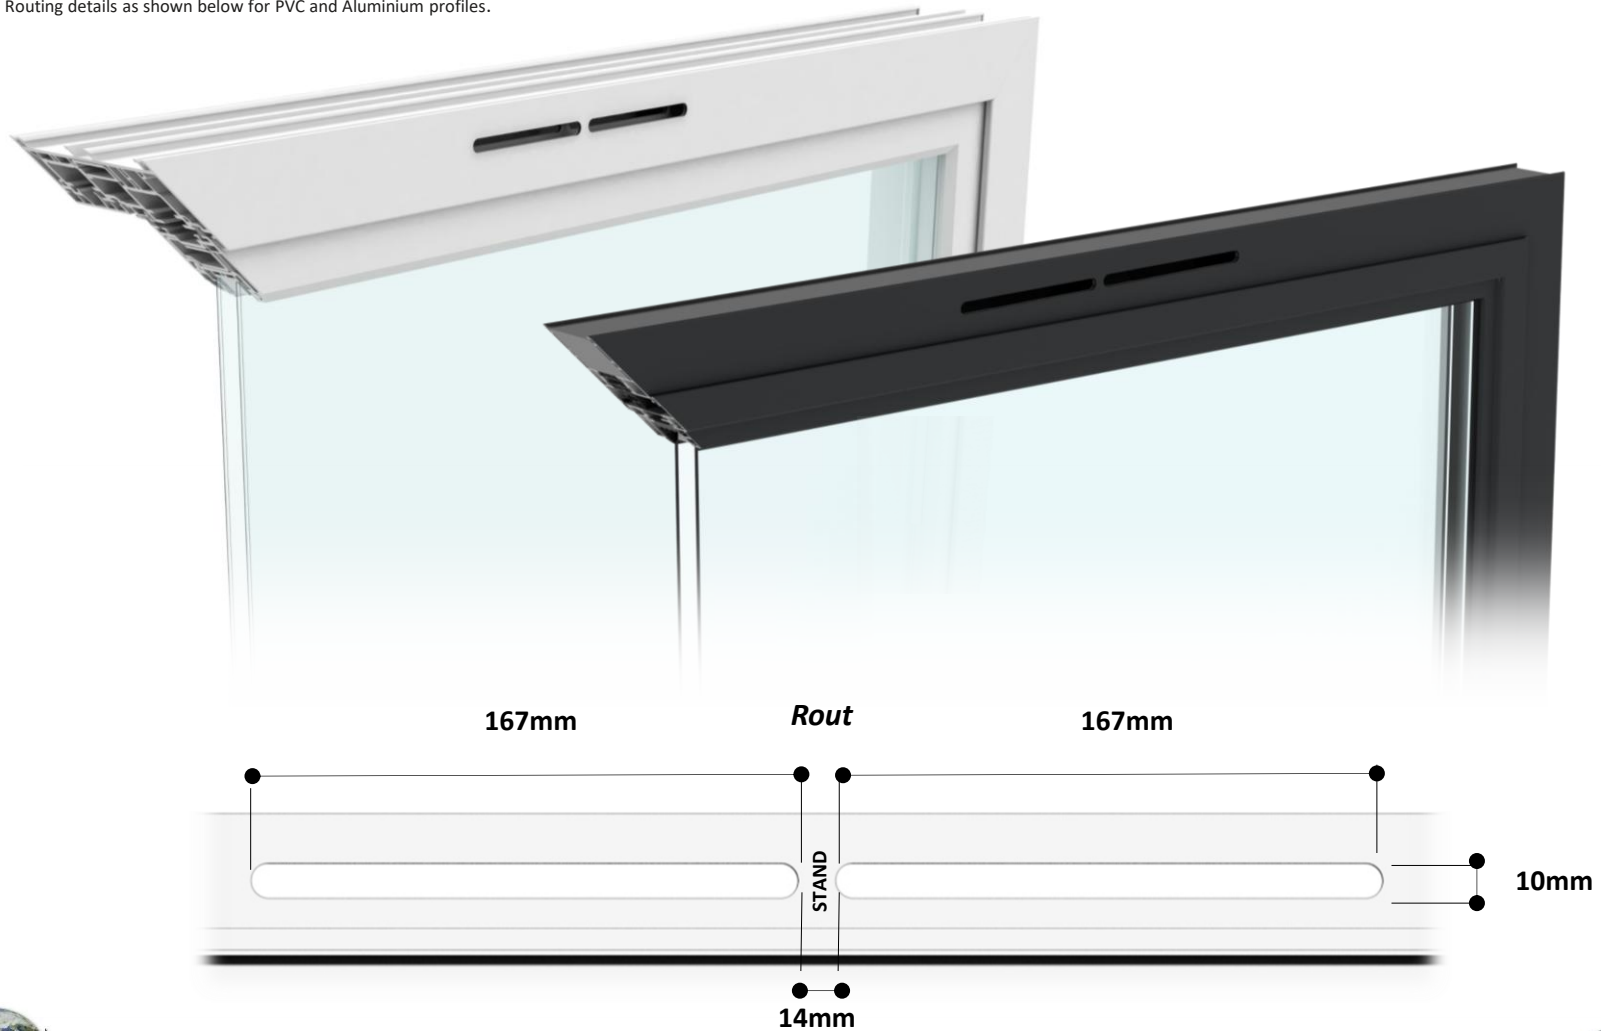

2500EA AluVent Routing Detail

Routing details as shown below for PVC and Aluminium profiles.

2500EA AluVent Routing Detail

Routing details as shown below for PVC and Aluminium profiles.

4000EA AluVent Routing Detail

Routing details as shown below for PVC and Aluminium profiles.

4000EA AluVent Routing Detail

Routing details as shown below for PVC and Aluminium profiles.

5000EA AluVent Routing Detail

Routing details as shown below for PVC and Aluminium profiles.