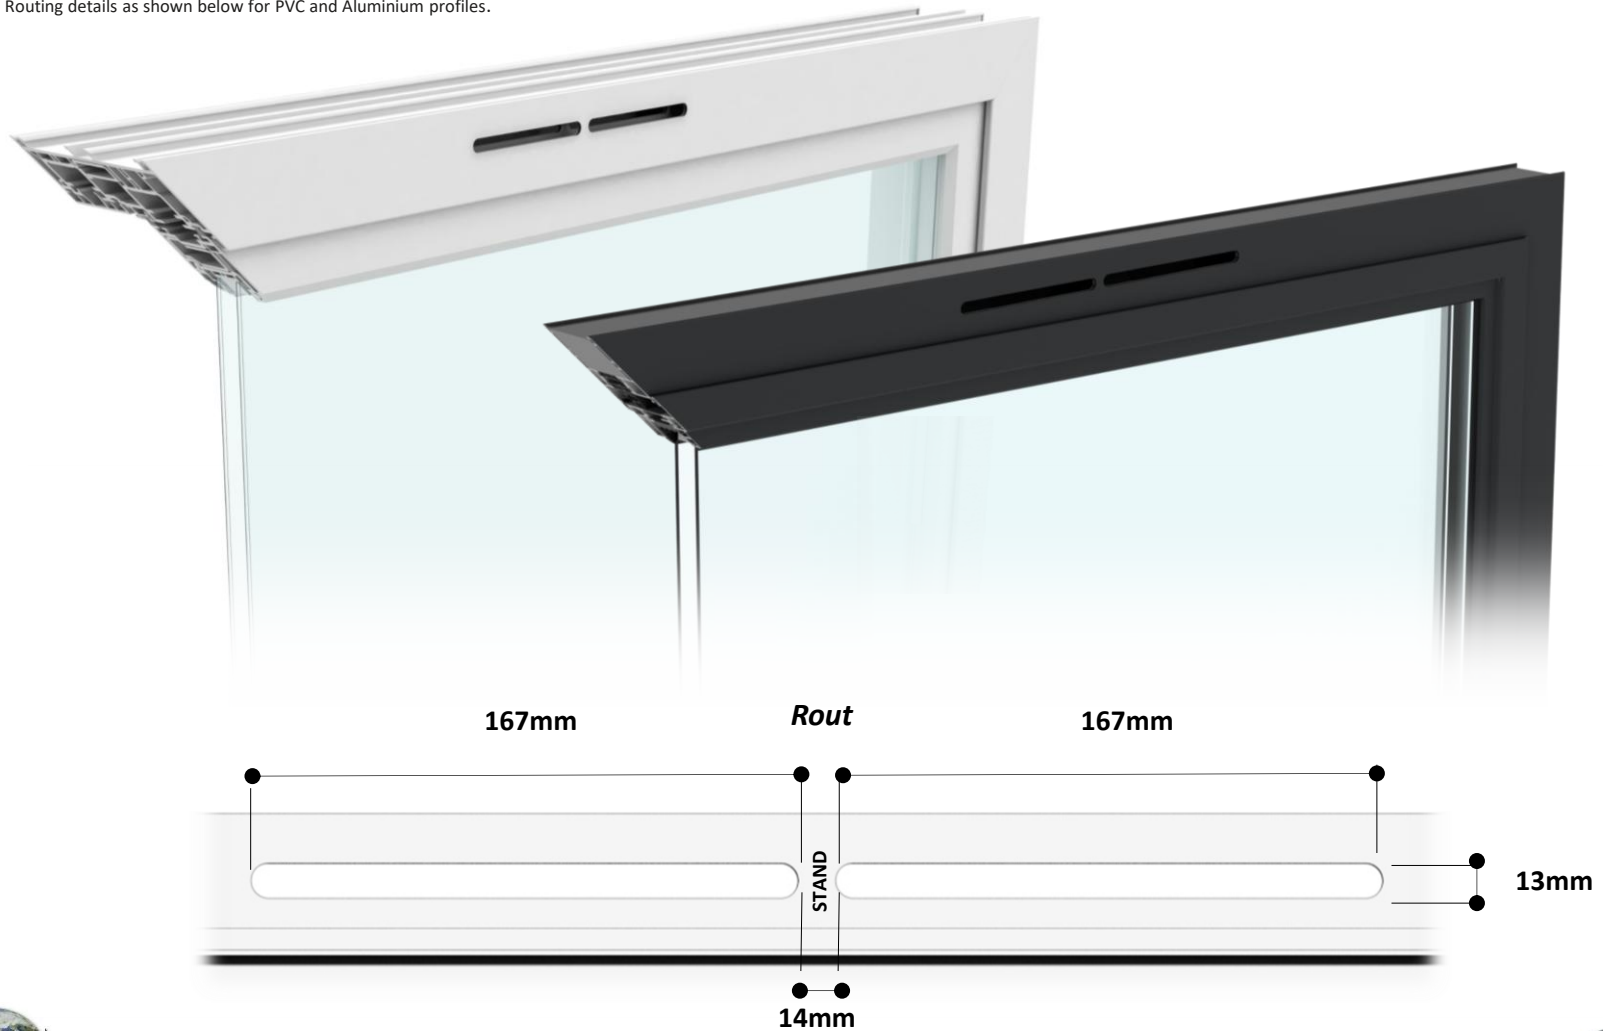

2500EA AluVent Routing Detail

Routing details as shown below for PVC and Aluminium profiles.

2500EA AluVent Routing Detail

Routing details as shown below for PVC and Aluminium profiles.

4000EA AluVent Routing Detail

Routing details as shown below for PVC and Aluminium profiles.

4000EA AluVent Routing Detail

Routing details as shown below for PVC and Aluminium profiles.

5000EA AluVent Routing Detail

Routing details as shown below for PVC and Aluminium profiles.