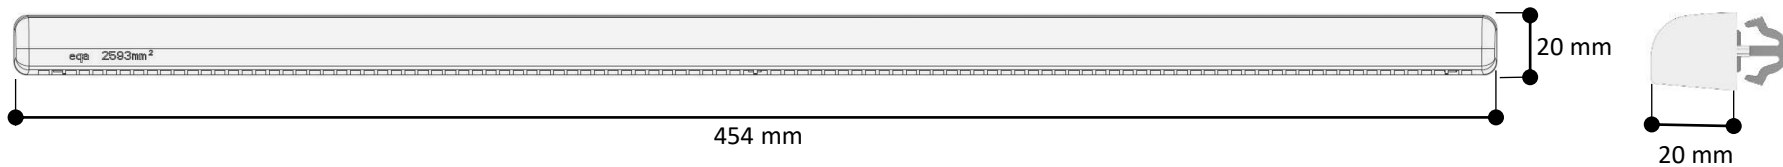

4000 Slimline Technical Detail

Profile cross-section

External Vent

Internal Vent