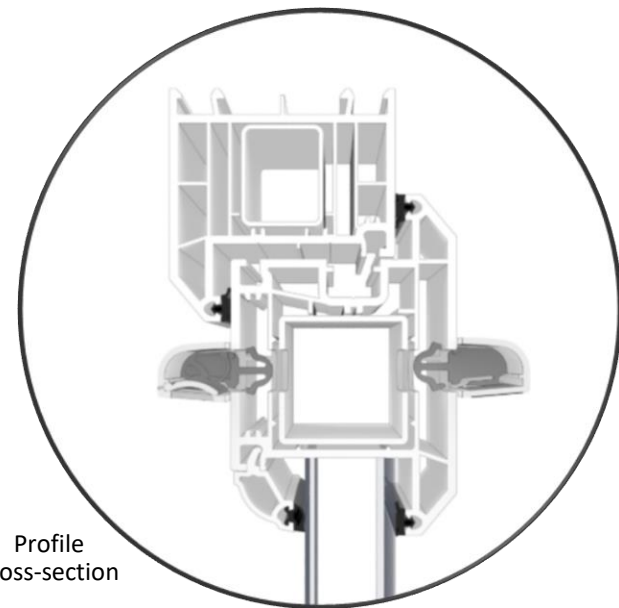

4000 Slimline Technical Detail

Profile cross-section

External Vent

Internal Vent